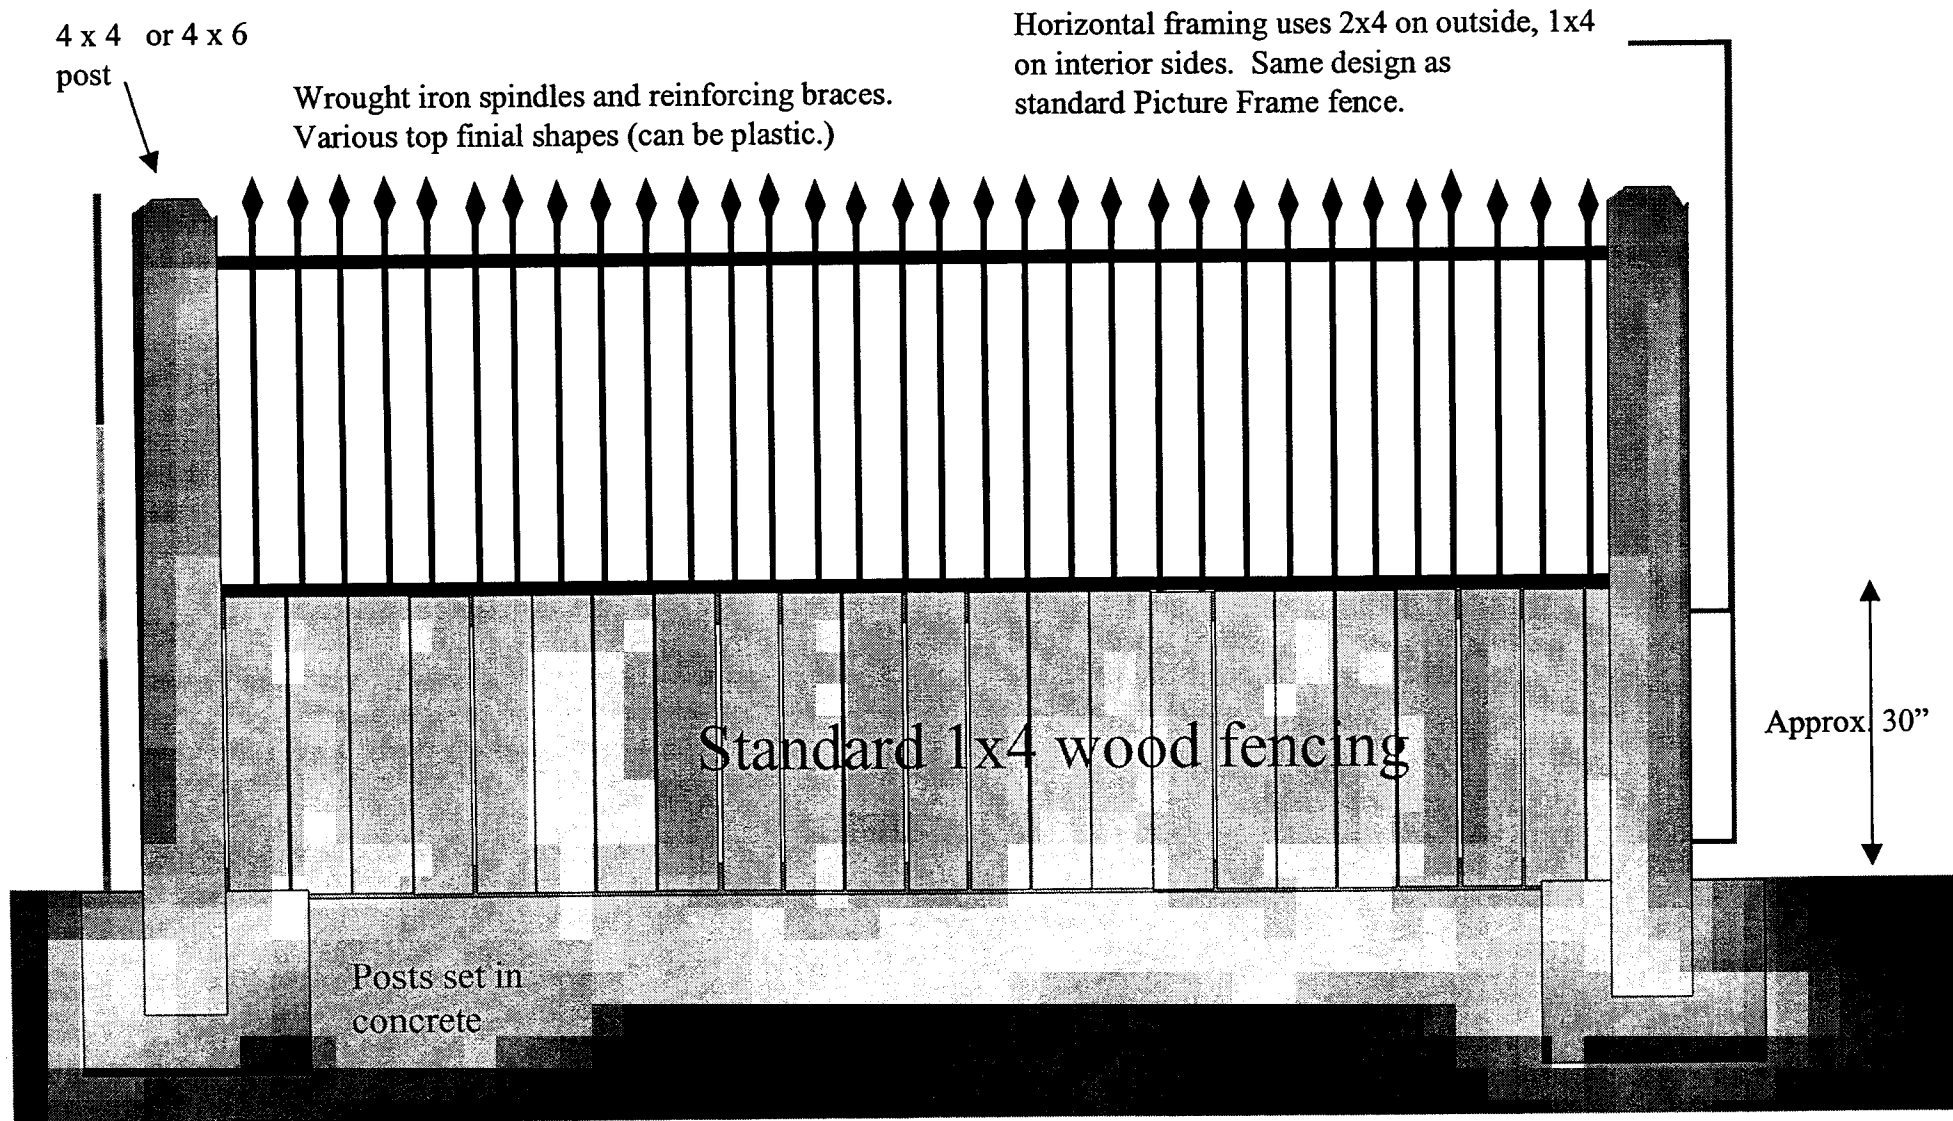

## Approved Harbor Ridge Estates Fence Option 2 - "The Wave"

Neighbor's or Street  
View  
(2x4's are not visible)

Requester's View  
(support 2x4's are showing)

Note:  
 This picture is part of a package  
 of fence alternatives and is invalid  
 unless accompanied by all three  
 alternatives and the descriptions.

## Option 4- Wrought Iron/Picture Frame Combination

Style Description: Fencing will be limited to front of houses only. Basic Option 3 "Picture Frame" wood fence combined with wrought iron screen. Wood fencing is approximately 1/3 of total height (30"). Iron fencing set on top of 2x4 "cap". Fence looks essentially the same from front or back.